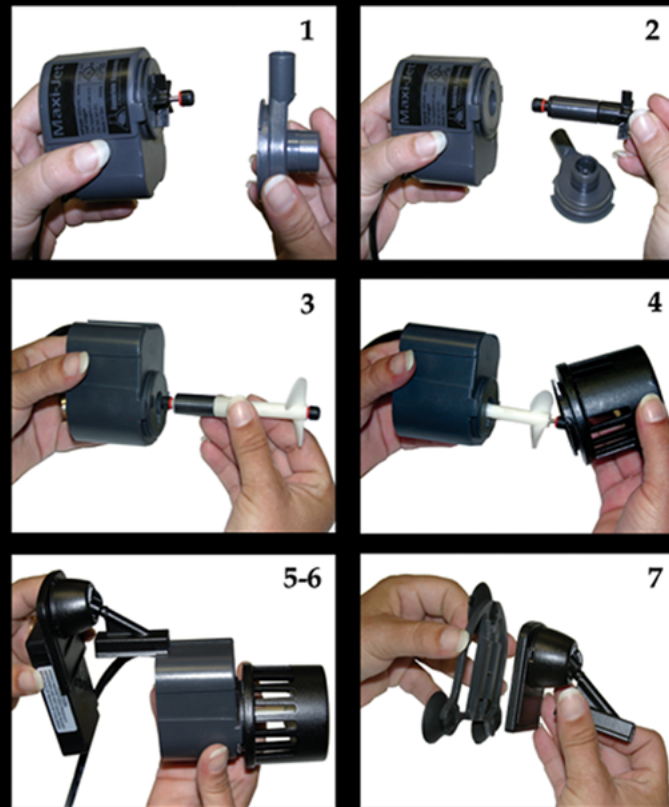

## Sure Flow 1600 Kit Includes:

- 1 - Shroud cap
- 1 - Propeller/magnet assembly
- 1 - Full rotation bracket for Sure Grip magnet holder or suction cup bracket

Pump and Sure Grip not included.

Works with Maxi-Jet 400, 600, 900 & 1200

## Benefits of the Sure Flow 1600:

- Excellent water movement for reef tanks
- Works with Sure Grip magnet holders
- Works with original Maxi-Jet brackets
- Fish love the extra water movement
- Fully adjustable flow direction
- Nice, wide gentle water flow
- No more dead spots
- Very cost effective

## Assembly Instructions:

1. Remove old cap.
2. Remove old impeller.
3. Insert new propeller.
4. Place the new Sure Flow shroud over the propeller making sure the rubber bumper fits in the top of the shroud cavity.
5. Slide the rotation bracket onto your pump.
6. If you have a Sure Grip magnet holder you can slide the Sure Grip rotation bracket onto the Sure Grip magnet holder.
7. If you don't have a Sure Grip magnet holder you can use the suction cup bracket or hanging bracket that came with your power head. You can also superglue the Sure Grip rotation bracket onto it.